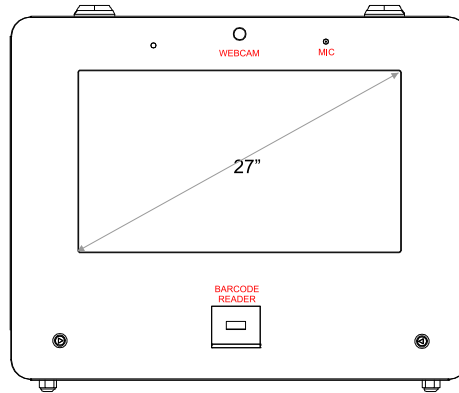

Dimension (mm): 680W x 680H

D ODKS-22-BC-FP-RF-WC

- 21.5" Touch Display
- 1D/2D Barcode Imager
- Fingerprint Reader
- RFID Reader
- C920 Webcam
- Waterproof MIC

Dimension (mm): 830W x 740H

E ODKS-27-BC-WC

- 21.5" Touch Display
- 1D/2D Barcode Imager
- C920 Webcam
- Waterproof MIC

Dimension (mm): 850W x 670H

F ODKS-22-BC-RF-WC-V

- 18.5" Touch Display
- RFID Reader
- C920 Webcam
- Waterproof MIC
- Portrait Display Orientation

Dimension (mm): 590W x 1668H

- 21.5" Touch Display
- RFID Reader

Dimension (mm): 590W x 1553H

- 27" Touch Display
- C920 Webcam
- Waterproof MIC
- Portrait Display Orientation

Dimension (mm): 590W x 1710H

Dimension (mm): 590W x 1702H

- 18.5" Touch Display
- RFID Reader
- C920 Webcam
- Waterproof MIC
- Portrait Display Orientation

Dimension (mm): 590W x 1680H