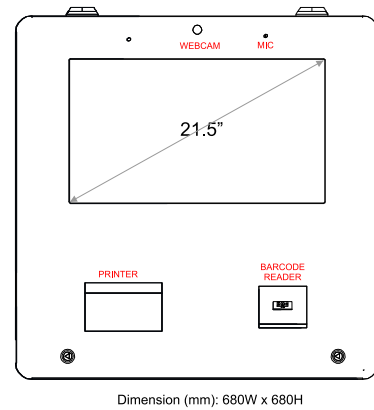

Dimension (mm): 680W x 540H

B ODKS-18-BB-CR-P

- 18.5" Touch Display
- 3-Track Insert Card Reader
- 80mm Thermal Printer
- Cellular Modem

Dimension (mm): 590W x 680H

C ODKS-22-BC-WC-P

- 21.5" Touch Display
- 1D/2D Barcode Imager
- 80mm Thermal Printer
- C920 Webcam
- Waterproof MIC

Dimension (mm): 680W x 680H

D ODKS-22-BC-FP-RF-WC

- 21.5" Touch Display
- 1D/2D Barcode Imager
- Fingerprint Reader
- RFID Reader
- C920 Webcam
- Waterproof MIC

Dimension (mm): 830W x 740H

E ODKS-27-BC-WC

Dimension (mm): 590W x 1668H

- 21.5" Touch Display
- RFID Reader

Dimension (mm): 590W x 1553H

- 27" Touch Display
- C920 Webcam
- Waterproof MIC
- Portrait Display Orientation

Dimension (mm): 590W x 1710H

Dimension (mm): 590W x 1702H

- 18.5" Touch Display
- RFID Reader
- C920 Webcam
- Waterproof MIC
- Portrait Display Orientation

Dimension (mm): 590W x 1680H