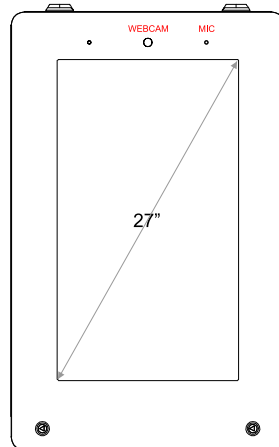

G ODKS-27-WC-V

- 27" Touch Display
- C920 Webcam
- Waterproof MIC
- Portrait Display Orientation

Dimension (mm): 600W x 960H