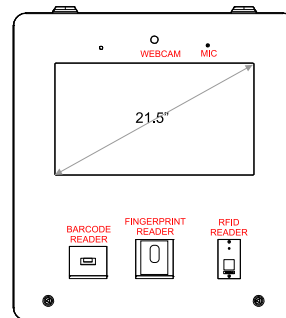

- 21.5" Touch Display
- 1D/2D Barcode Imager
- C920 Webcam
- Waterproof MIC

Dimension (mm): 590W x 1550H

- 21.5" Touch Display
- 1D/2D Barcode Imager
- 80mm Thermal Printer
- C920 Webcam
- Waterproof MIC

Dimension (mm): 590W x 1668H

- 21.5" Touch Display
- RFID Reader

Dimension (mm): 590W x 1553H

- 27" Touch Display
- C920 Webcam
- Waterproof MIC
- Portrait Display Orientation

Dimension (mm): 590W x 1710H

- 21.5" Touch Display
- 1D/2D Barcode Imager
- C920 Webcam
- Waterproof MIC

Dimension (mm): 590W x 1671H

- 21.5" Touch Display
- 1D/2D Barcode Imager
- Fingerprint Reader
- RFID Reader
- C920 Webcam
- Waterproof MIC

Dimension (mm): 590W x 1702H

- 18.5" Touch Display
- RFID Reader
- C920 Webcam
- Waterproof MIC
- Portrait Display Orientation

Dimension (mm): 590W x 1680H