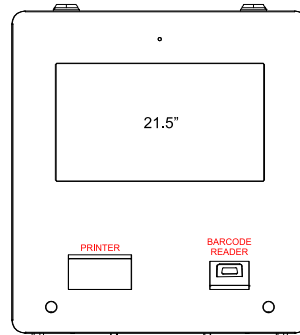

Dimensions are for reference only and are subject to change without prior notice

- 18.5" Touch Display
- 3-Track Insert Card Reader
- 80mm Thermal Printer
- Cellular Modem

CELLULAR ANTENNA

Dimension (mm): 590W x 1675H

- 21.5" Touch Display
- 1D/2D Barcode Imager
- C920 Webcam
- Waterproof MIC

Dimension (mm): 590W x 1550H

- 21.5" Touch Display
- 1D/2D Barcode Imager
- 80mm Thermal Printer
- C920 Webcam
- Waterproof MIC

Dimension (mm): 590W x 1668H

- 21.5" Touch Display
- RFID Reader

Dimension (mm): 590W x 1553H

- 27" Touch Display
- C920 Webcam
- Waterproof MIC
- Portrait Display Orientation

Dimension (mm): 590W x 1710H

Dimension (mm): 590W x 1702H

- 18.5" Touch Display
- RFID Reader
- C920 Webcam
- Waterproof MIC
- Portrait Display Orientation

Dimension (mm): 590W x 1680H