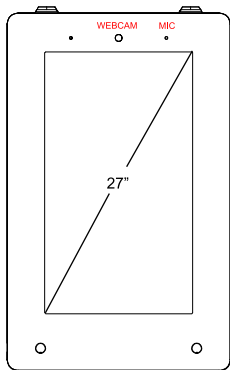

Dimensions are for reference only and are subject to change without prior notice

- 18.5" Touch Display
- 3-Track Insert Card Reader
- 80mm Thermal Printer
- Cellular Modem

CELLULAR ANTENNA

Dimension (mm): 590W x 1675H

- 21.5" Touch Display
- 1D/2D Barcode Imager
- C920 Webcam
- Waterproof MIC

Dimension (mm): 590W x 1550H

- 21.5" Touch Display
- 1D/2D Barcode Imager
- 80mm Thermal Printer
- C920 Webcam
- Waterproof MIC

Dimension (mm): 590W x 1668H

- 21.5" Touch Display
- RFID Reader

Dimension (mm): 590W x 1553H

- 27" Touch Display
- C920 Webcam
- Waterproof MIC
- Portrait Display Orientation

Dimension (mm): 590W x 1710H

Dimension (mm): 590W x 1702H

- 18.5" Touch Display
- RFID Reader
- C920 Webcam
- Waterproof MIC
- Portrait Display Orientation

Dimension (mm): 590W x 1680H