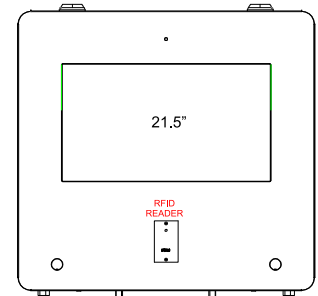

Dimensions are for reference only and are subject to change without prior notice

- 18.5" Touch Display
- 3-Track Insert Card Reader
- 80mm Thermal Printer
- Cellular Modem

CELLULAR ANTENNA

Dimension (mm): 590W x 1675H

- 21.5" Touch Display
- 1D/2D Barcode Imager
- C920 Webcam
- Waterproof MIC

Dimension (mm): 590W x 1550H

- 21.5" Touch Display
- 1D/2D Barcode Imager
- 80mm Thermal Printer
- C920 Webcam
- Waterproof MIC

Dimension (mm): 590W x 1668H

- 21.5" Touch Display
- RFID Reader

Dimension (mm): 590W x 1553H

- 27" Touch Display
- C920 Webcam
- Waterproof MIC
- Portrait Display Orientation

Dimension (mm): 590W x 1710H

Dimension (mm): 590W x 1702H

- 18.5" Touch Display
- RFID Reader
- C920 Webcam
- Waterproof MIC
- Portrait Display Orientation

Dimension (mm): 590W x 1680H