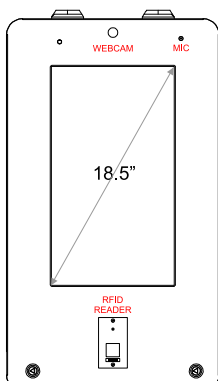

Dimension (mm): 400W x 700H