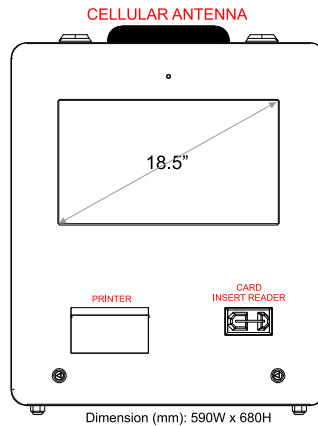

B ODKS-18-BB-CR-P

- 18.5" Touch Display
- 3-Track Insert Card Reader
- 80mm Thermal Printer
- Cellular Modem

Dimension (mm): 590W x 680H

C ODKS-22-BC-WC-P

- 21.5" Touch Display
- 1D/2D Barcode Imager
- 80mm Thermal Printer
- C920 Webcam
- Waterproof MIC