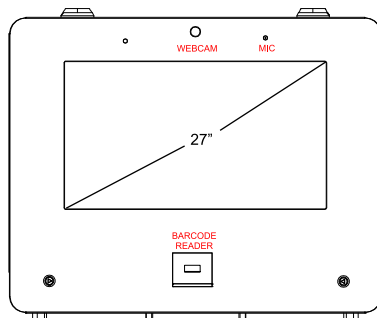

- 21.5" Touch Display
- 1D/2D Barcode Imager
- C920 Webcam
- Waterproof MIC

Dimension (mm): 590W x 1550H

- 21.5" Touch Display
- 1D/2D Barcode Imager
- 80mm Thermal Printer
- C920 Webcam
- Waterproof MIC

Dimension (mm): 590W x 1668H

- 21.5" Touch Display
- RFID Reader

Dimension (mm): 590W x 1553H

- 27" Touch Display
- C920 Webcam
- Waterproof MIC
- Portrait Display Orientation

Dimension (mm): 590W x 1710H

- 21.5" Touch Display
- 1D/2D Barcode Imager
- C920 Webcam
- Waterproof MIC

Dimension (mm): 590W x 1671H

- 21.5" Touch Display
- 1D/2D Barcode Imager
- Fingerprint Reader
- RFID Reader
- C920 Webcam
- Waterproof MIC

Dimension (mm): 590W x 1702H

- 18.5" Touch Display
- RFID Reader
- C920 Webcam
- Waterproof MIC
- Portrait Display Orientation

Dimension (mm): 590W x 1680H