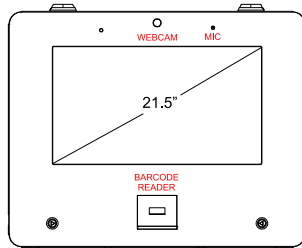

Dimensions are for reference only and are subject to change without prior notice

- 18.5" Touch Display
- 3-Track Insert Card Reader
- 80mm Thermal Printer
- Cellular Modem

CELLULAR ANTENNA

Dimension (mm): 590W x 1675H

- 21.5" Touch Display
- 1D/2D Barcode Imager
- C920 Webcam
- Waterproof MIC

Dimension (mm): 590W x 1550H

- 21.5" Touch Display
- 1D/2D Barcode Imager
- 80mm Thermal Printer
- C920 Webcam
- Waterproof MIC

Dimension (mm): 590W x 1668H

- 21.5" Touch Display
- RFID Reader

Dimension (mm): 590W x 1553H

- 27" Touch Display
- C920 Webcam
- Waterproof MIC
- Portrait Display Orientation

Dimension (mm): 590W x 1710H

Dimension (mm): 590W x 1702H

- 18.5" Touch Display
- RFID Reader
- C920 Webcam
- Waterproof MIC
- Portrait Display Orientation

Dimension (mm): 590W x 1680H