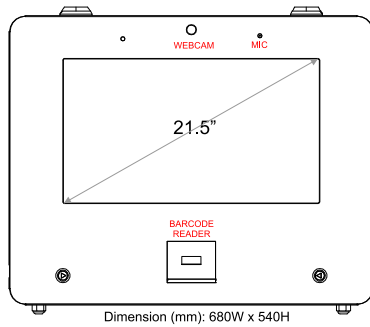

ODKS Series Outdoor Kiosk Configuration Examples - Page 1

Dimensions are for reference only and are subject to change without prior notice

A ODKS-22-BC-WC

- 21.5" Touch Display
- 1D/2D Barcode Imager
- C920 Webcam
- Waterproof MIC

Dimension (mm): 680W x 540H