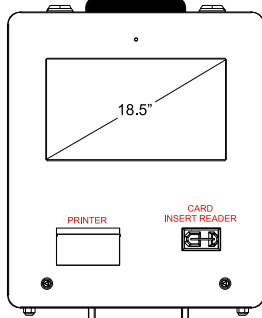

Dimension (mm): 400W x 700H

G ODKS-27-WC-V

- 27" Touch Display
- C920 Webcam
- Waterproof MIC
- Portrait Display Orientation

Dimension (mm): 600W x 960H

ODKS on P6 Stand Outdoor Kiosk Configuration Examples - Page 2

Dimensions are for reference only and are subject to change without prior notice

- 18.5" Touch Display
- 3-Track Insert Card Reader
- 80mm Thermal Printer
- Cellular Modem

CELLULAR ANTENNA

Dimension (mm): 590W x 1675H

Dimension (mm): 590W x 1668H

- 21.5" Touch Display
- RFID Reader

Dimension (mm): 590W x 1553H

- 27" Touch Display
- C920 Webcam
- Waterproof MIC
- Portrait Display Orientation

Dimension (mm): 590W x 1710H

Dimension (mm): 590W x 1702H

- 18.5" Touch Display
- RFID Reader
- C920 Webcam
- Waterproof MIC
- Portrait Display Orientation

Dimension (mm): 590W x 1680H