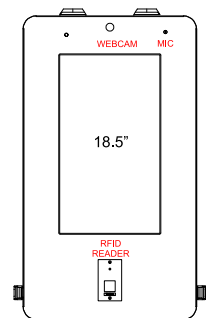

- 21.5" Touch Display
- 1D/2D Barcode Imager
- C920 Webcam
- Waterproof MIC

Dimension (mm): 590W x 1550H

- 21.5" Touch Display
- 1D/2D Barcode Imager
- 80mm Thermal Printer
- C920 Webcam
- Waterproof MIC

Dimension (mm): 590W x 1668H

- 21.5" Touch Display
- RFID Reader

Dimension (mm): 590W x 1553H

- 27" Touch Display
- C920 Webcam
- Waterproof MIC
- Portrait Display Orientation

Dimension (mm): 590W x 1710H

- 21.5" Touch Display
- 1D/2D Barcode Imager
- C920 Webcam
- Waterproof MIC

Dimension (mm): 590W x 1671H

- 21.5" Touch Display
- 1D/2D Barcode Imager
- Fingerprint Reader
- RFID Reader
- C920 Webcam
- Waterproof MIC

Dimension (mm): 590W x 1702H

- 18.5" Touch Display
- RFID Reader
- C920 Webcam
- Waterproof MIC
- Portrait Display Orientation

Dimension (mm): 590W x 1680H