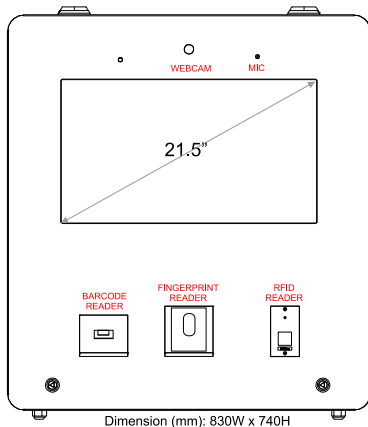

Dimension (mm): 680W x 680H

D ODKS-22-BC-FP-RF-WC

- 21.5" Touch Display
- 1D/2D Barcode Imager
- Fingerprint Reader
- RFID Reader
- C920 Webcam
- Waterproof MIC

Dimension (mm): 830W x 740H

E ODKS-27-BC-WC

Dimensions are for reference only and are subject to change without prior notice

- 18.5" Touch Display
- 3-Track Insert Card Reader
- 80mm Thermal Printer
- Cellular Modem

CELLULAR ANTENNA

Dimension (mm): 590W x 1675H

Dimension (mm): 590W x 1668H

- 21.5" Touch Display
- RFID Reader

Dimension (mm): 590W x 1553H

- 27" Touch Display
- C920 Webcam
- Waterproof MIC
- Portrait Display Orientation

Dimension (mm): 590W x 1710H

Dimension (mm): 590W x 1702H

- 18.5" Touch Display
- RFID Reader
- C920 Webcam
- Waterproof MIC
- Portrait Display Orientation

Dimension (mm): 590W x 1680H